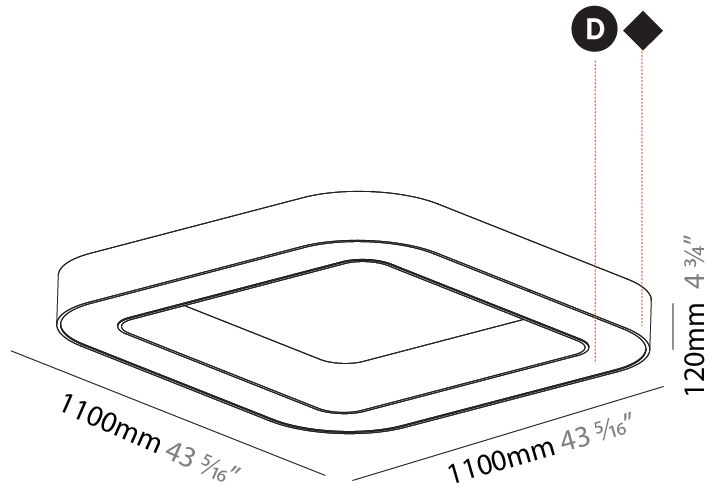

GENERAL

Series: Glorious
Subseries: Glorious Quantum
Brand: Prolicht
Division: Architectural
Mounting Type: Surface
Mounting Location: Ceiling
Subcategory: Ambient

PHYSICAL

Shape: Square
Length (mm): 1100
Length (in): 43 5/16
Width (mm): 1100
Width (in): 43 5/16
Height (mm): 120
Height (in): 4 3/4
Light Distribution: Direct
Weight (kg): 14.2
Weight (lbs): 31.24
Diffuser: PMMA - Opal or Micro-Prism
Fixture Finish: SSR / BKV / CWI / CRY / HAB / LAG / UFT / ITA / RUA / RUR / MIC / FTG / MYG / TWT / LOD / PUS / FRO / FUP / KIA / POP / BLS / SPG / MEY / GOH / GUM / CHC / COM / ABZ / JAG / OBR / MOS / ROR
Fixture Material: Aluminum

ELECTRICAL

Lamp Type: LED (Zhaga Standard)
Input Wattage (W): 60
Total Output Wattage (W): 48 / 38.4 (3500K)
Dimming: Non-Dimming / Phase Dimming (120Vac only) / 0-10V Dimming
Driver Included: Yes
Driver Location: Integrated
Driver Type: Constant Current - 120 / 277Vac
Driver Class: Class 2
Input Voltage (V): 120 - 277
Constant Current (MA): 350 / 1200 (3500K)

LED

Color Temperature (°K): 3000 / 3500 / 4000
Max. Delivered Lumen (lm): 5540 / 5733 / 5850
CRI: >80 CRI
Efficiency (%): 65
Lamp Life (hrs): 50000

OPTICAL

RATINGS AND CERTIFICATIONS

Certified By: Certified for North American Standards
IP rating: IP20