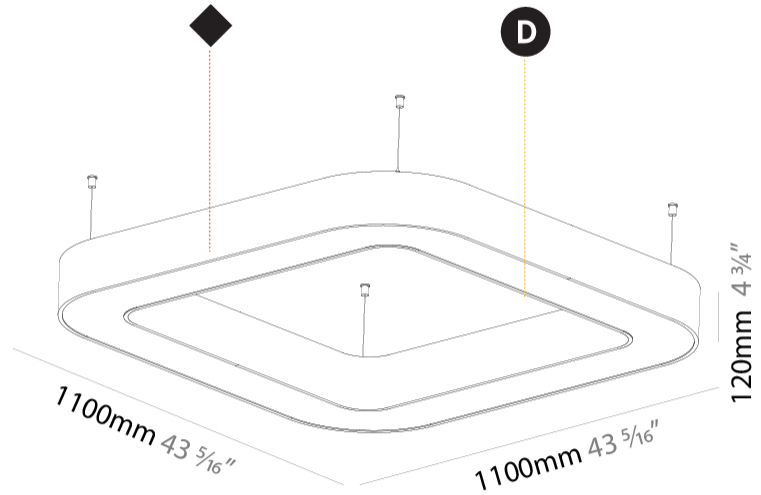

GENERAL

Series: Glorious
Subseries: Glorious Quantum
Brand: Prolicht
Division: Architectural
Mounting Type: Suspension
Mounting Location: Ceiling
Subcategory: Ambient

PHYSICAL

Shape: Square
Length (mm): 1100
Length (in): 43 5/16
Width (mm): 1100
Width (in): 43 5/16
Height (mm): 120
Height (in): 4 3/4
Max. Overall Height (mm): 2120
Max. Overall Height (in): 83 7/16
Light Distribution: Direct
Weight (kg): 13.125
Weight (lbs): 28.88
Diffuser: PMMA - Opal or Micro-Prism
Fixture Finish: SSR / BKV / CWI / CRY / HAB / LAG / UFT / ITA / RUA / RUR / MIC / FTG / MYG / TWT / LOD / PUS / FRO / FUP / KIA / POP / BLS / SPG / MEY / GOH / GUM / CHC / COM / ABZ / JAG / OBR / MOS / ROR
Fixture Material: Aluminum

ELECTRICAL

Lamp Type: LED (Zhaga Standard)
Input Wattage (W): 60
Total Output Wattage (W): 48 / 38.4 (3500K)
Dimming: Non-Dimming / Phase Dimming (120Vac only) / 0-10V Dimming
Driver Included: Yes
Driver Location: Integrated
Driver Type: Constant Current - 120 / 277Vac
Driver Class: Class 2
Input Voltage (V): 120 - 277
Constant Current (MA): 350 / 1200 (3500K)

LED

Color Temperature (°K): 3000 / 3500 / 4000
Max. Delivered Lumen (lm): 5540 / 5733 / 5850
CRI: >80 CRI
Efficiency (%): 65
Lamp Life (hrs): 50000

OPTICAL

RATINGS AND CERTIFICATIONS

Certified By: Certified for North American Standards
IP rating: IP20