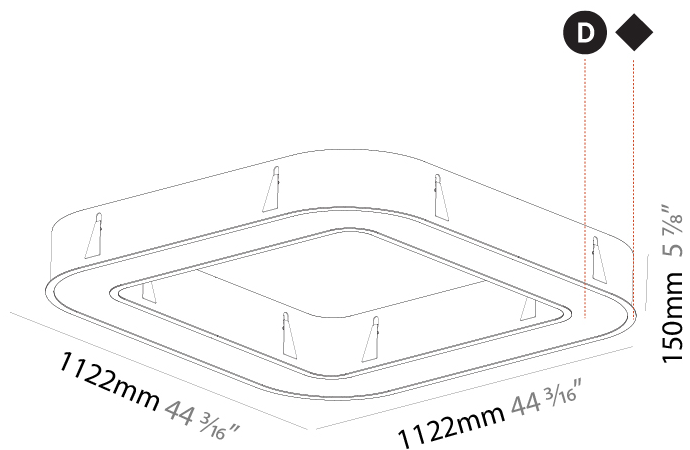

GENERAL

Series: Glorious
Subseries: Glorious Quantum
Brand: Prolicht
Division: Architectural
Mounting Type: Recessed
Mounting Location: Ceiling
Subcategory: Ambient

PHYSICAL

Shape: Square
Length (mm): 1122
Length (in): 44 ³/₁₆
Width (mm): 1122
Width (in): 44 ³/₁₆
Height (mm): 150
Height (in): 5 ⁷/₈
Min. Recessing Depth (mm): 160
Min. Recessing Depth (in): 6 ⁵/₁₆
Light Distribution: Direct
Weight (kg): 16.085
Weight (lbs): 35.39
Diffuser: PMMA - Opal or Micro-Prism
Fixture Finish: SSR / BKV / CWI / CRY / HAB / LAG / UFT / ITA / RUA / RUR / MIC / FTG / MYG / TWT / LOD / PUS / FRO / FUP / KIA / POP / BLS / SPG / MEY / GOH / GUM / CHC / COM / ABZ / JAG / OBR / MOS / ROR
Fixture Material: Aluminum

ELECTRICAL

Lamp Type: LED (Zhaga Standard)
Input Wattage (W): 60
Total Output Wattage (W): 48 / 38.4 (3500K)
Dimming: Non-Dimming / Phase Dimming (120Vac only) / 0-10V Dimming
Driver Included: Yes
Driver Location: Integrated
Driver Type: Constant Current - 120 / 277Vac
Driver Class: Class 2
Input Voltage (V): 120 - 277
Constant Current (MA): 350 / 1200 (3500K)

LED

Color Temperature (°K): 3000 / 3500 / 4000
Max. Delivered Lumen (lm): 5540 / 5733 / 5850
CRI: >80 CRI
Efficiency (%): 65
Lamp Life (hrs): 50000

OPTICAL

RATINGS AND CERTIFICATIONS

Certified By: Certified for North American Standards
IP rating: IP20